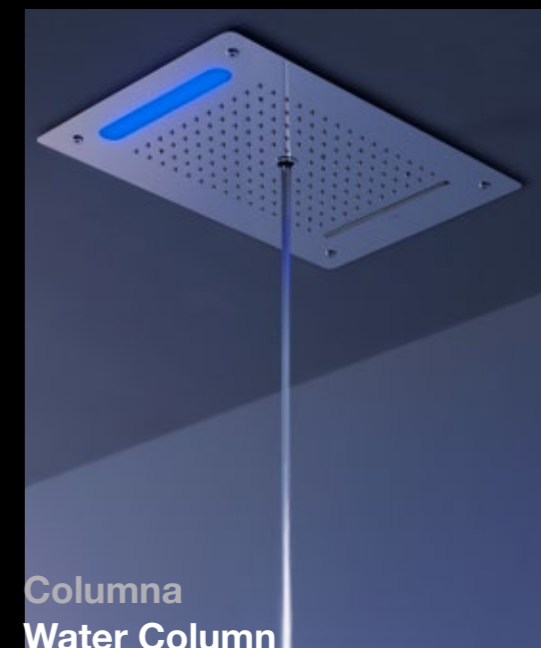

Columna
Water Column

Cada uno de nosotros percibe los colores de forma distinta, pero el efecto beneficioso de cada color sobre nuestro organismo será siempre el mismo. Con los nuevos rociadores Lounge con cromoterapia usted puede cambiar los colores dependiendo de su estado de ánimo o seleccionar uno de los tres programas ENERGY, RELAX y SENSATIONS mientras disfruta de una experiencia personalizada de cromoterapia en la ducha.

Así, por ejemplo, el color cyan le transferirá toda la relajación que necesita después de una estresante jornada, o el color naranja le otorgará la vitalidad necesaria para enfrentarse a cualquier situación.