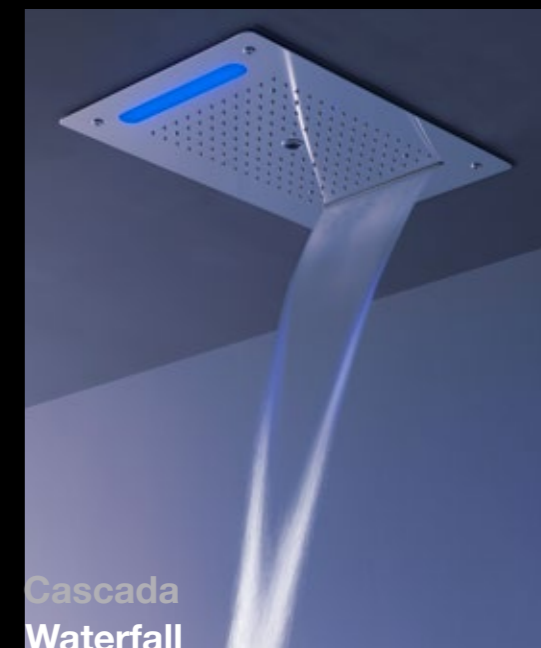

Cascada
Waterfall