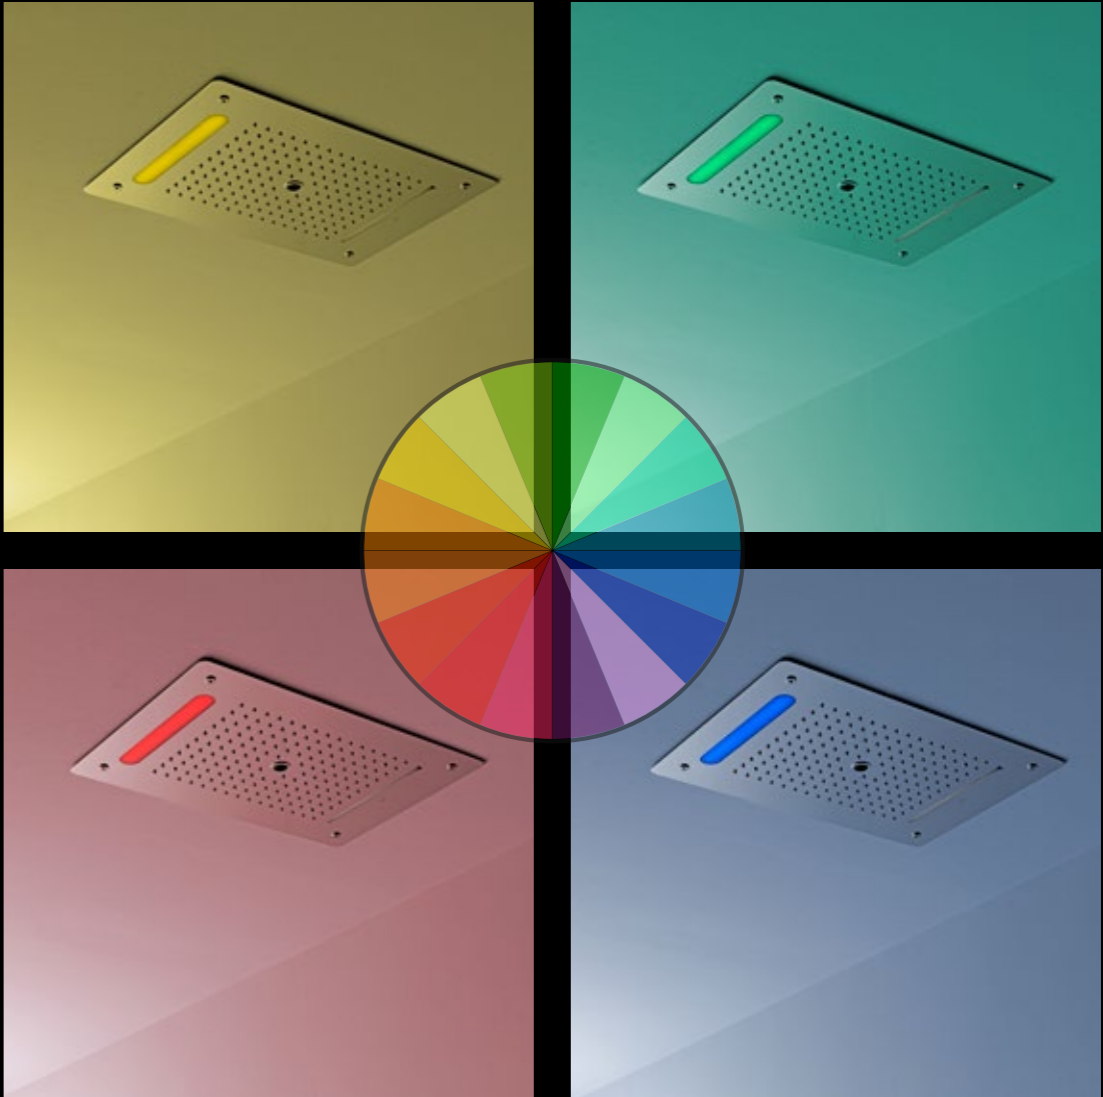

Lounge Wellness Showers

Chromotherapy is not only a beautiful play of light and colours. There are several studies certifying the full functionality of this practice, and helps establishing emotional balance for dealing with everyday problems. From a range of cold colours, so related to relaxation and tranquility, to the vital energy given by warm colours, chromotherapy, together with the effect of the different outlets, can lead to highly significant benefits for body and mind.

La cromoterapia no es sólo un bonito juego de luces y colores. Existen diversos estudios que certifican esta práctica como totalmente funcional, y que puede ayudar a establecer un equilibrio emocional que ayude a lidiar con los problemas del día a día. Desde una gama de colores fríos que tan asociados son al relax y a la tranquilidad hasta los colores cálidos que tanta energía vital otorgan, esta práctica, junto con el efecto de los diferentes tipos de salida de agua, puede desembocar en unos beneficios extremadamente significativos para el cuerpo y la mente.