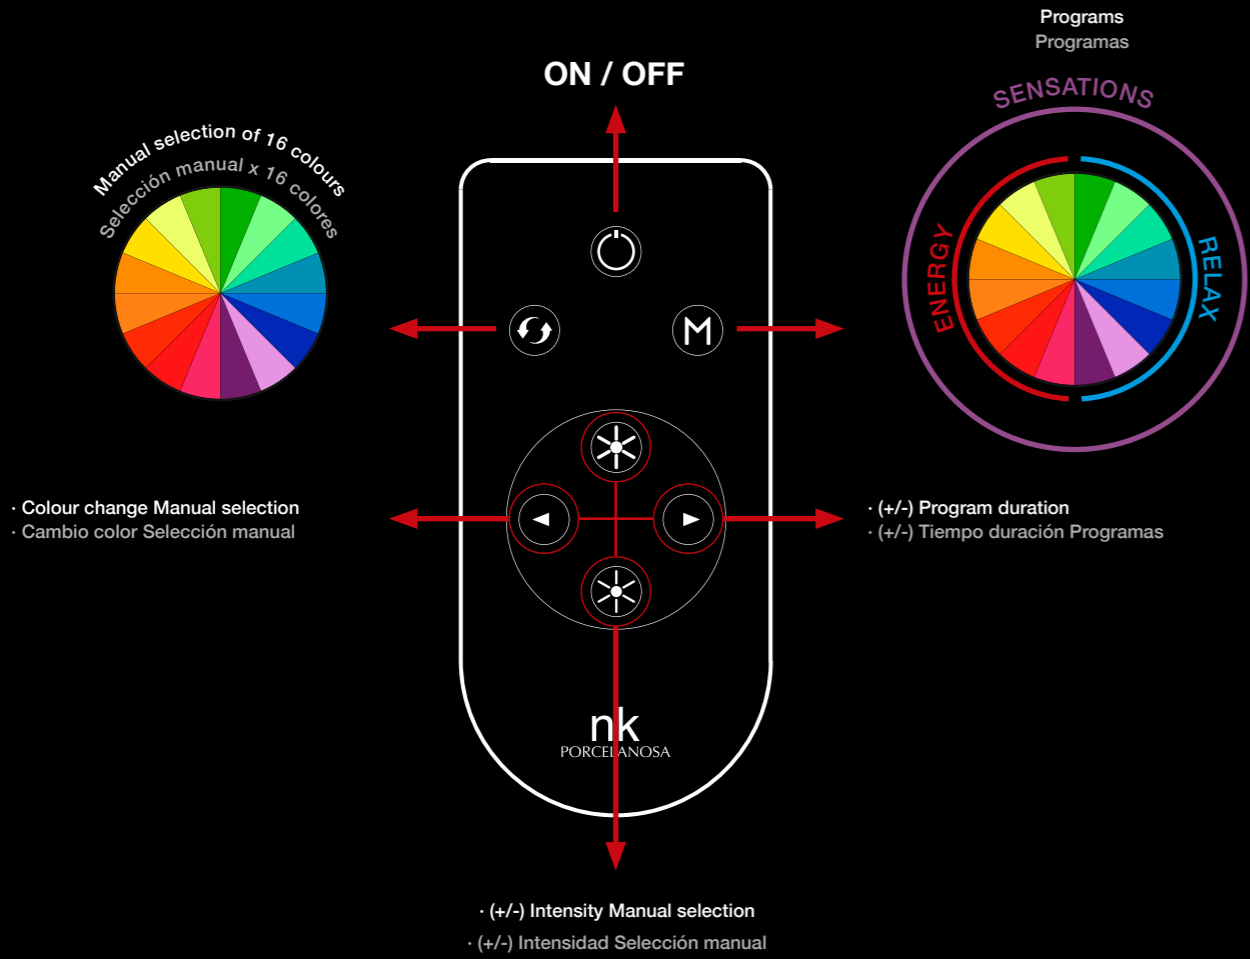

Lounge Wellness Showers

Chromotherapy is not only a beautiful play of light and colours. There are several studies certifying the full functionality of this practice, and helps establishing emotional balance for dealing with everyday problems. From a range of cold colours, so related to relaxation and tranquility, to the vital energy given by warm colours, chromotherapy, together with the effect of the different outlets, can lead to highly significant benefits for body and mind.

La cromoterapia no es sólo un bonito juego de luces y colores. Existen diversos estudios que certifican esta práctica como totalmente funcional, y que puede ayudar a establecer un equilibrio emocional que ayude a lidiar con los problemas del día a día. Desde una gama de colores fríos que tan asociados son al relax y a la tranquilidad hasta los colores cálidos que tanta energía vital otorgan, esta práctica, junto con el efecto de los diferentes tipos de salida de agua, puede desembocar en unos beneficios extremadamente significativos para el cuerpo y la mente.